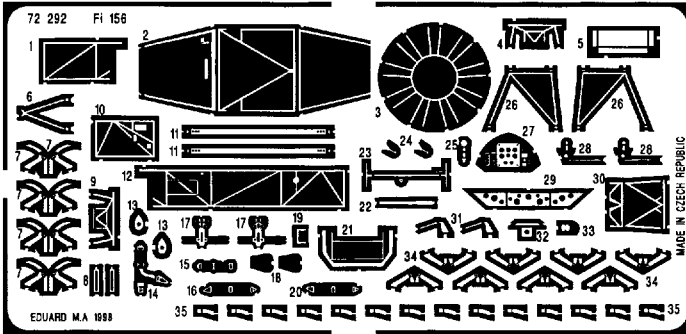

# Fi 156 Storch

1/72 scale detail set for Academy kit

-  OPPOSITE SIDE
-  REMOVE
-  BEND
-  REPLACE
-  GRIND
-  OPTION

## A PILOT SEAT