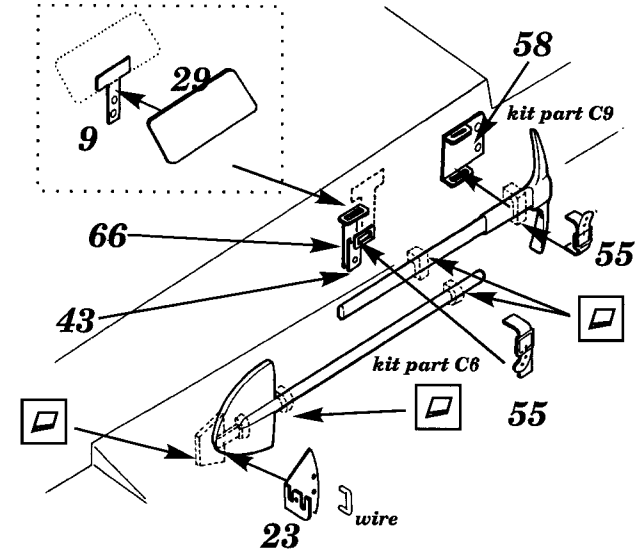

Pz.Kpfw 35 (t)

1/35 scale detail set for CMK kit

35 121

- OPPOSITE SIDE
- REMOVE
- REPLACE

LEFT SIDE - HULL

RIGHT SIDE - HULL