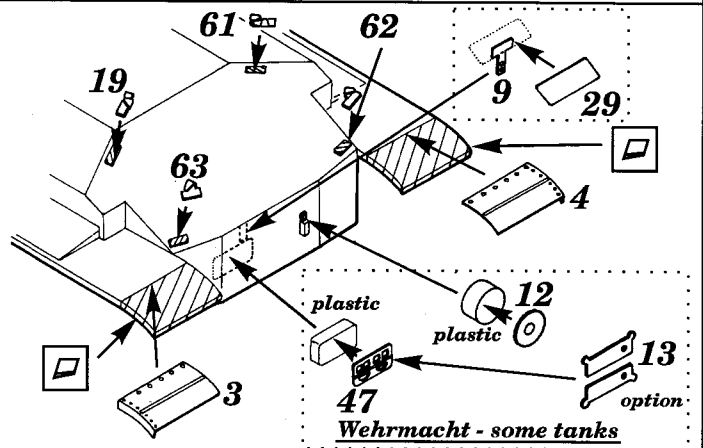

Pz.Kpfw 35 (t)

1/35 scale detail set for CMK kit

35 121

- OPPOSITE SIDE
- REMOVE
- REPLACE

LEFT SIDE - HULL

RIGHT SIDE - HULL