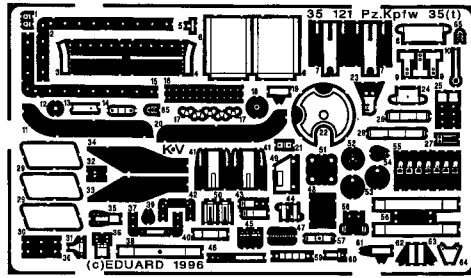

Pz.Kpfw 35 (t)

1/35 scale detail set for CMK kit

35 121

- OPPOSITE SIDE
- REMOVE
- REPLACE

LEFT SIDE - HULL

RIGHT SIDE - HULL