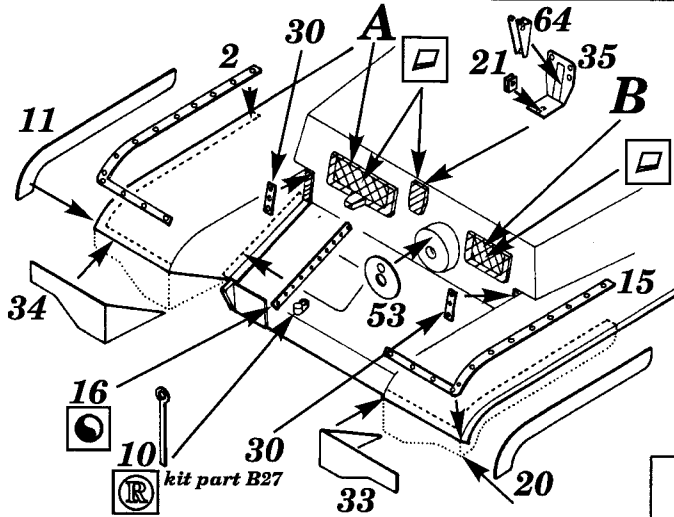

Pz.Kpfw 35 (t)

1/35 scale detail set for CMK kit

35 121

- OPPOSITE SIDE
- REMOVE
- REPLACE

LEFT SIDE - HULL

RIGHT SIDE - HULL