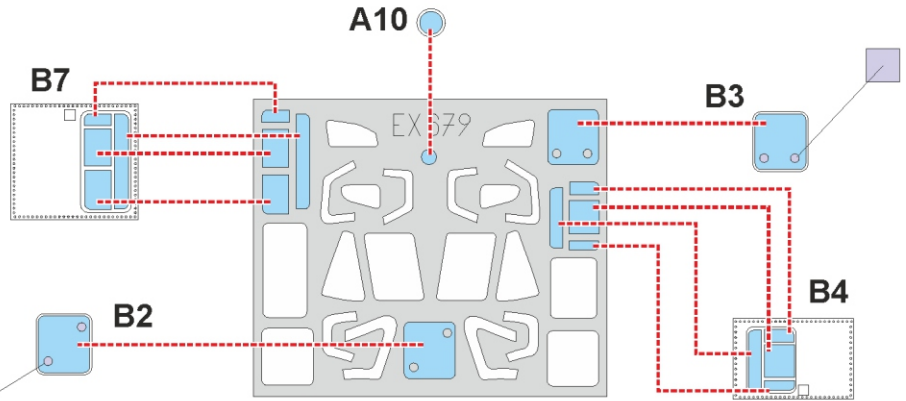

# W-3A Sokol

**EX 679**

for kit **ANSWER**

scale **1/48**

LIQUID MASK