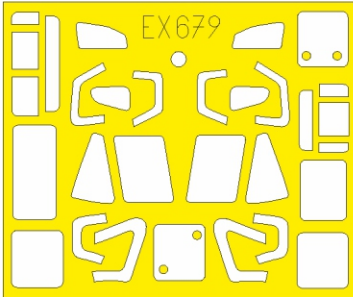

# W-3A Sokol

**EX 679**

for kit **ANSWER**

scale **1/48**

LIQUID MASK