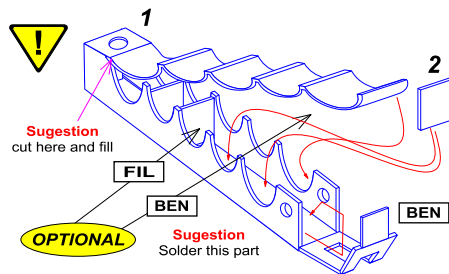

Brass turn part C

Wire (druł)
Ø 0,4 mm

Make 4 pcs
(wykonać 4 szt.)

WARNING

OSTRZEŻENIE