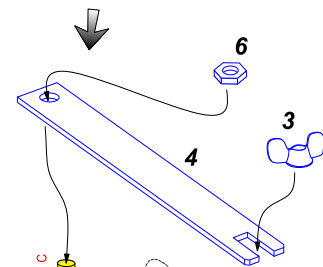

Brass turn part C

Wire (druł)
Ø 0,4 mm

Make 4 pcs
(wykonać 4 szt.)

WARNING

OSTRZEŻENIE