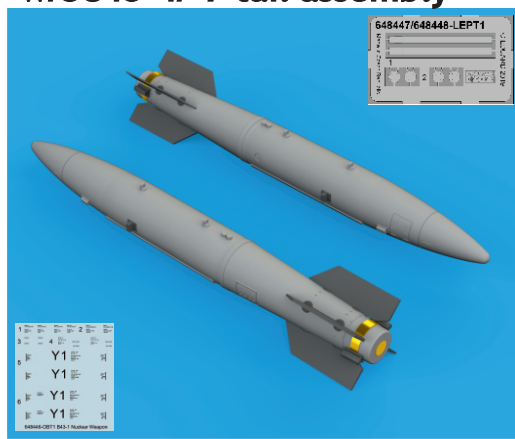

648 448 B43-1 Nuclear Weapon w/SC43-4/-7 tail assembly

eduard
BRASSIN

1/48 scale

COLOURS

GSI Creos (GUNZE)			Mr.METAL COLOR	
AQUEOUS	Mr.COLOR			
[H 2]	[C 2]	BLACK	[MC214]	DARK IRON
[H 3]	[C 3]	RED		
[H 8]	[C 8]	SILVER		
[H51]	[C11]	LIGHT GULL GRAY		
[H316]	[C316]	WHITE		

eduard

435 21 Obrnice 170
Czech Republic

www.eduard.com

14,95

648 448 B43-1 Nuclear Weapon w/SC43-4/-7 tail assembly

1/48

BRASSIN

BRASSIN

eduard

BEST BRASS RESIN AROUND!

-  REMOVE ODSTRANIT BEND OHNOUT
-  GRIND OBROUSIT ? OPTION VOLBA
-  DRILL HOLE VRTAT OTVOR  REPLACE NAHRADIT
-  SYMMETRICAL ASSEMBLY SYMETRICKÁ MONTÁŽ
-  SCRIBE THE PANEL AND HOLES RYTI
-  REVERSE SIDE OTOČIT